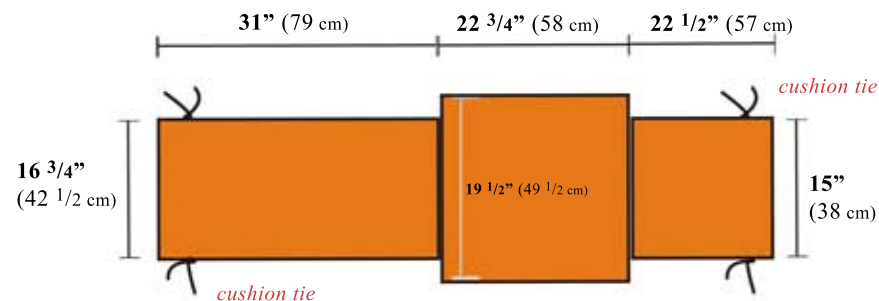

category : LOUNGE CHAIRS

STEAMER

code : CH - 1187

W24 x H37 x D60"

W61 x H94 x D152 cm

Arm Height : 24" (60 cm)

Seat Height : 9" (23 cm)

Net Weight : 37 lbs. (17 kgs)

Gross Weight : 44 lbs. (20 kgs)

Packaging Dimension

52 x 26 x 9" = 6.72 cu. Ft

131 x 66 x 22 cm = 0.19 m³

Cushion Dimension :

ASSEMBLY IS REQUIRED ■

Natural fine hand sanded finish. Mortise and tenon joinery construction.
Solid "A" grade Indonesian plantation teak. Full 1 year warranty against manufacturer's defects.